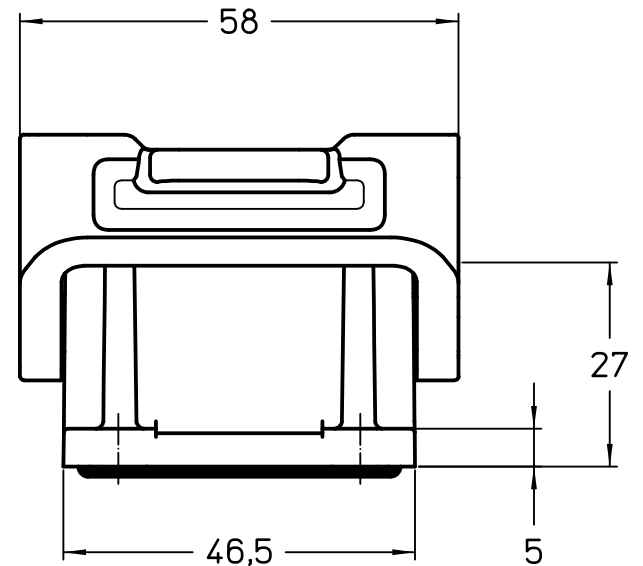

Diritti riservati All rights reserved

Panel cut-out

	Dimensions in mm
Original Size A4	THIC 24 B
Date 11/02/22	Insulating bulkhead mounting housing size "104.27"
Sign. G. Renna	with integrated PE jumpers - HYGIENIC-COLD

Simplified representation with dimensions without tolerance

Scale  
1:1

1

2

3