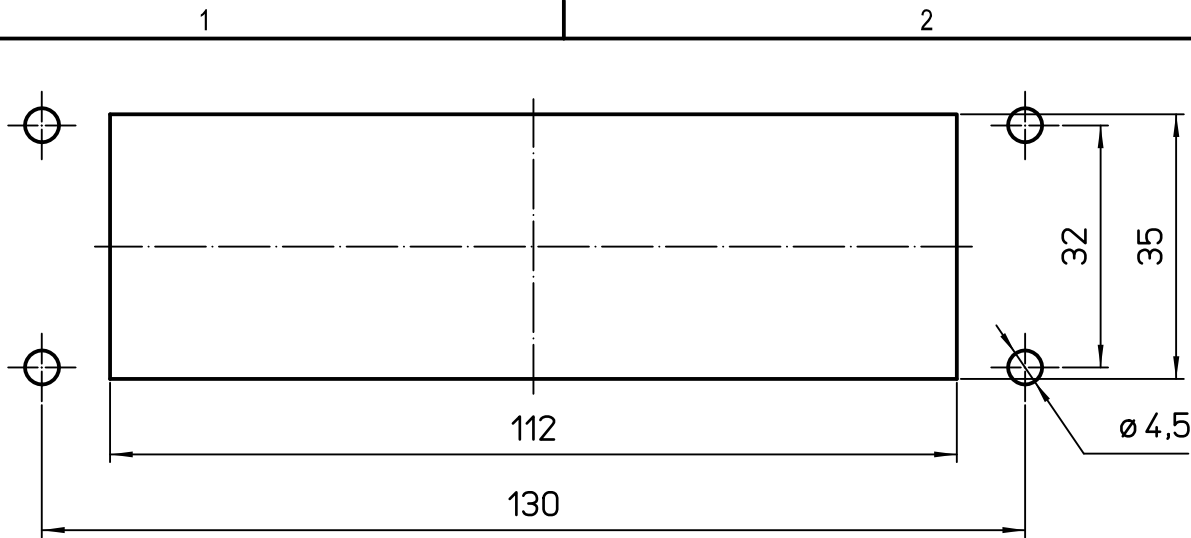

Diritti riservati All rights reserved

Panel cut-out

	Dimensions in mm
Original Size A4	THIC 24 B
Date 11/02/22	Insulating bulkhead mounting housing size "104.27"
Sign. G. Renna	with integrated PE jumpers - HYGIENIC-COLD

Simplified representation with dimensions without tolerance

Scale  
1:1

1

2

3