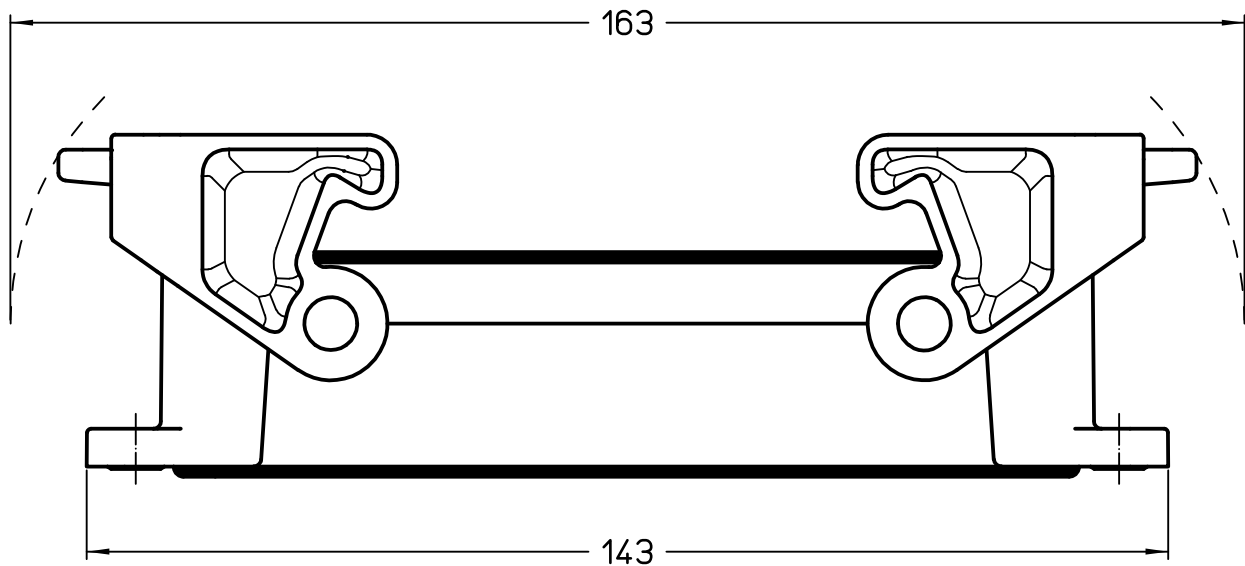

Diritti riservati All rights reserved

Panel cut-out

	Dimensions in mm
Original Size A4	THIC 24 B
Date 11/02/22	Insulating bulkhead mounting housing size "104.27"
Sign. G. Renna	with integrated PE jumpers - HYGIENIC-COLD

Simplified representation with dimensions without tolerance

Scale  
1:1

1

2

3