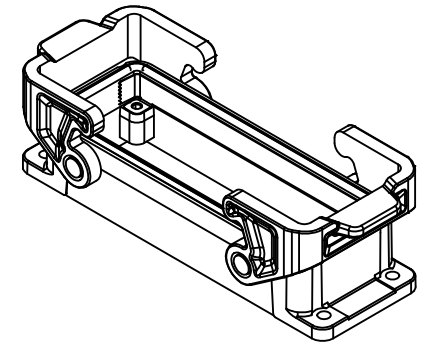

Diritti riservati All rights reserved

Panel cut-out

	Dimensions in mm
Original Size A4	THIC 24 B
Date 11/02/22	Insulating bulkhead mounting housing size "104.27"
Sign. G. Renna	with integrated PE jumpers - HYGIENIC-COLD

Simplified representation with dimensions without tolerance

Scale  
1:1

1

2

3